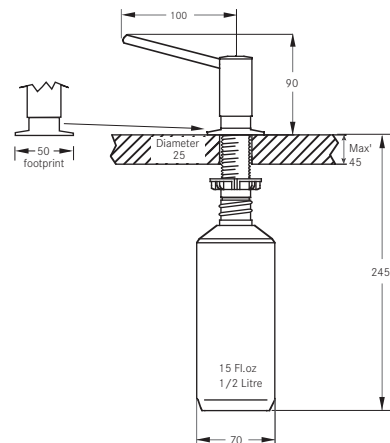

Kitchen Solution Dimensions

Inset Waste Bin

Stainless Steel		134.0035.042	£272
-----------------	---	--------------	-------------

Soap Dispenser

Chrome		119.0049.852	£81
SilkSteel		19.0049.853	£89

Waste Disposal Unit Dimensions