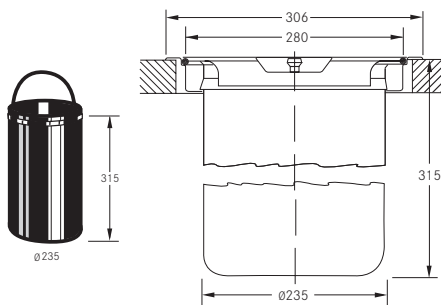

Kitchen Solution Dimensions

Inset Waste Bin

Stainless Steel		134.0035.042	£272