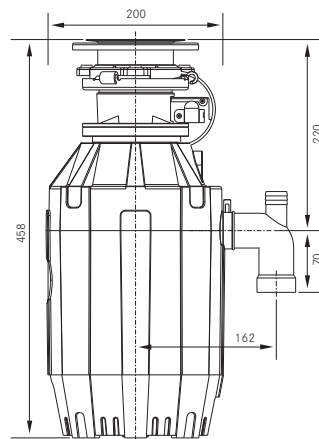

Waste Disposal Unit Turbo Elite TE-125B

Batch Feed

134.0473.238

£398

NB. Ensure WDU dimensions can be accommodated within the specified cabinet width.