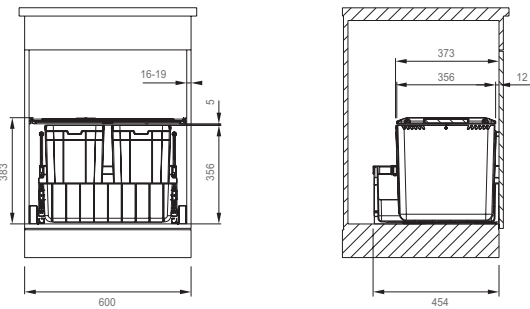

Sorter 300-60 Duo

Minimum cabinet size: 600mm	2 x 22L	121.0150.143	£300