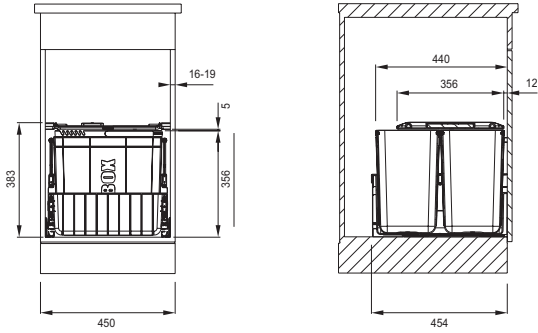

Sorter Dimensions

Sorter 300-45 Duo

Minimum cabinet size: 450mm	2 x 22L	121.0150.144	£288