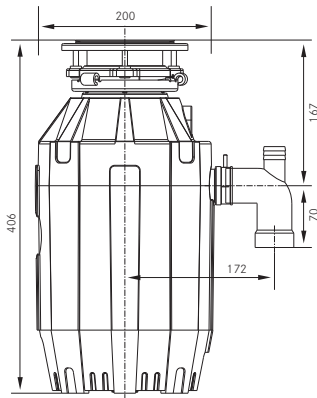

Waste Disposal Unit Turbo Elite TE-125

Continuous Feed

134.0473.237

£443