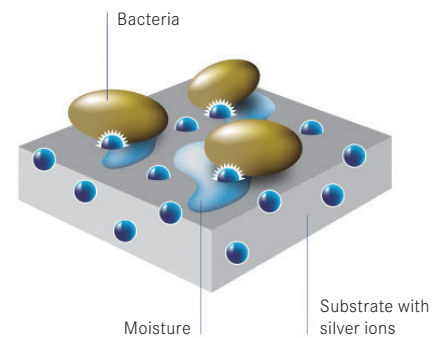

Contains biocidal substance: silver phosphate glass. The silver ion locates the bacteria via the moisture and deactivates it.