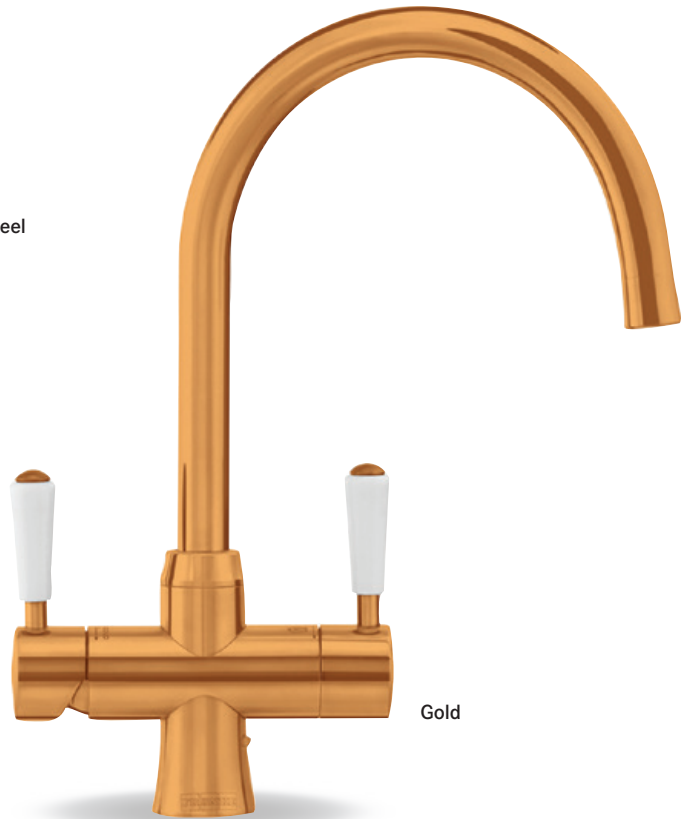

FINISH		
	Stainless Steel	£1543
	Gold	£1646

Stainless Steel

Gold

MINERVA 3-IN-1 RANGE

The Minerva 3-in-1 tap provides hot, cold and 100°C boiling water. The humble kitchen tap is transformed into a space-saving, time-saving helper with this boiling water tap and there are 4 stylish designs to choose from.