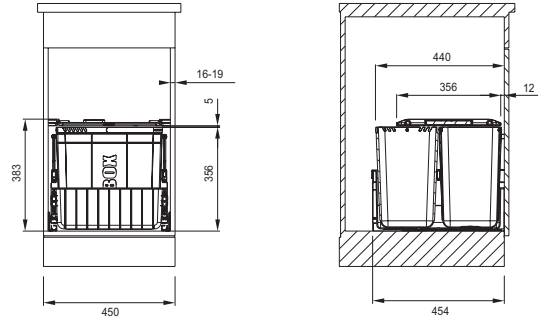

Sorter Dimensions

Sorter 300-45 Duo

Minimum cabinet size: 450mm	2 x 22L	121.0150.144	£288
-----------------------------	---------	--------------	-------------

Sorter 300-45 Trio

Minimum cabinet size: 450mm	1 x 22L and 2 x 10L	121.0150.145	£300
-----------------------------	---------------------	--------------	-------------