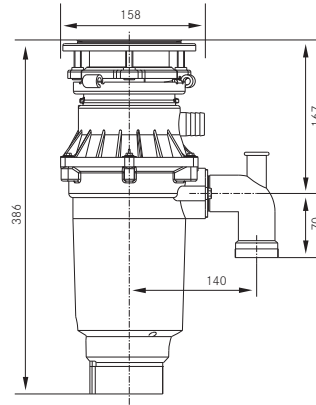

Waste Disposal Unit Turbo Elite Slimline TE-75S

Continuous Feed

134.0483.704

£320