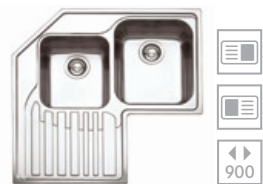

Studio

Stainless Steel sink

- Standard edge rolled over to meet the worktop
- Requires 900 x 900 corner base cabinet
- Shown with Davos J Chrome tap

Sink price **£459**

Studio STX 621-E

Sink: **£459**

SUGGESTED WDU
Turbo Elite TE-75 **£357**

STAINLESS STEEL
Silk

Plumbing Kit Compatible:
Siphon 2 **£31**

Ariane

Stainless Steel sink

- Swiss edge profile
- Hygienic overflow offers versatility for cleaning
- Shown with Zurich Chrome tap

Sink price **£405**