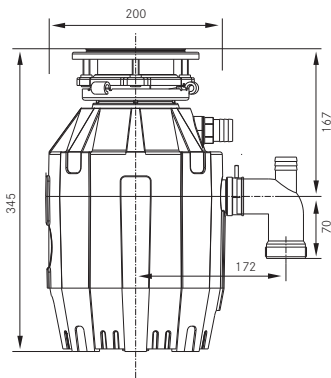

Waste Disposal Unit Dimensions

Waste Disposal Unit Turbo Elite TE-50

Continuous Feed

134.0473.235

£284