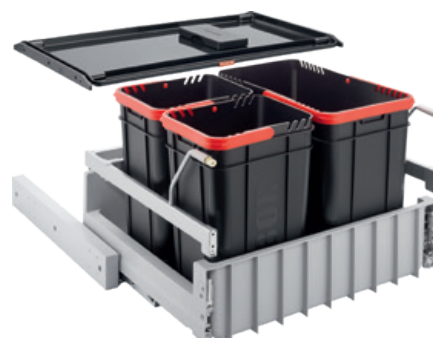

SORTER
300-60 Duo **£300**

Sorter 300-60 Trio

- Cabinet width 600mm
- 1 x 22L bin and 2 x 10L bin

SORTER
300-60 Trio **£312**

FRANKE WASTE DISPOSAL UNITS

A choice of five waste disposal units designed to free the kitchen of unsightly and unhygienic organic household waste. Each unit is the essential add-on for ensuring that all Franke appliances and work surfaces remain looking immaculate. Thanks to a permanent magnet motor, Franke Turbo Elite Waste Disposal Units reach high speed in a split second, producing more torque per kilo than any other of its type. Whilst running water through the unit, food waste is instantly liquefied into fine particles that are easily flushed through the pipework system.