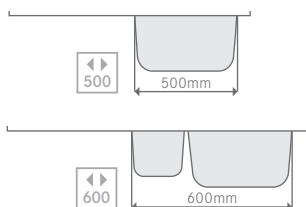

Belfast sinks

Belfast sinks can be used as either a freestanding feature with brackets or sit on top of base units.

Measuring your cabinet width

It is essential to correctly measure the cabinet width where your sink will be installed. The bowl (or bowls) will need to fit into this space. Each sink in this brochure will show a cabinet size, and your cabinet width needs to be equal to or greater than the stated measurement.