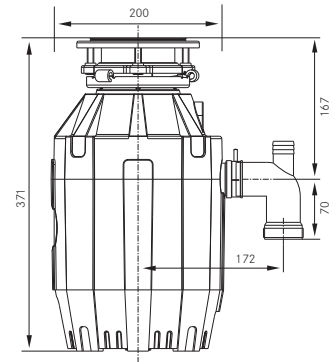

Waste Disposal Unit Turbo Elite TE-75

Continuous Feed

134.0473.236

£357