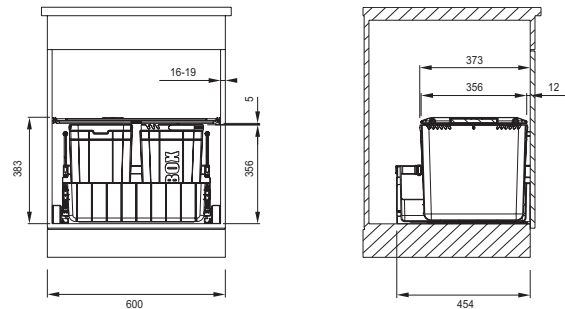

Sorter 300-60 Trio

Minimum cabinet size: 600mm	1 x 22L and 2 x 10L	121.0150.146	£312