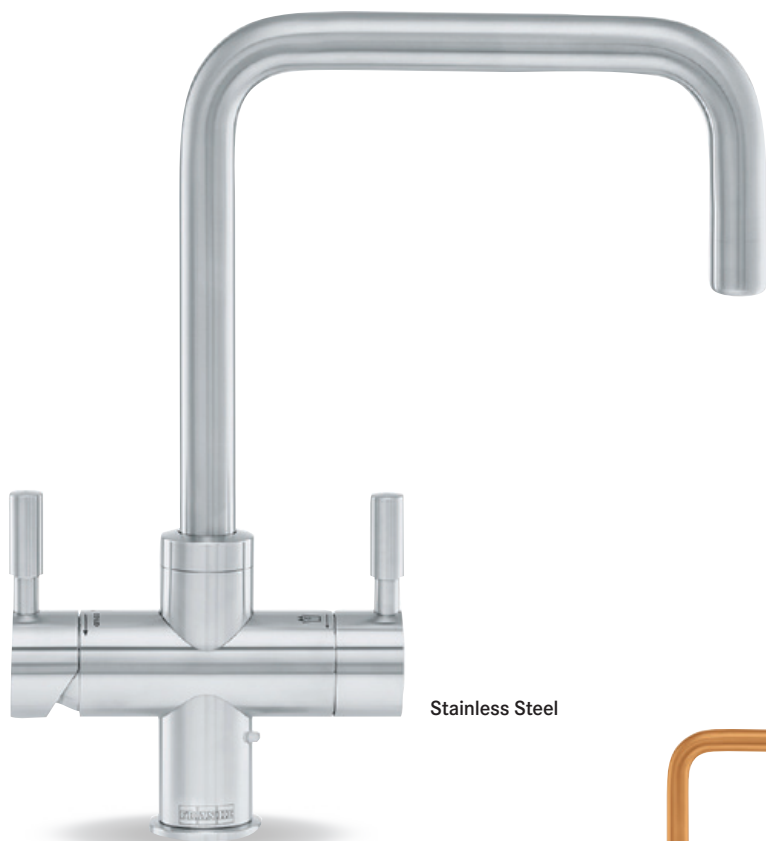

Omni 4-in-1 Contemporary

- Dispenses 100°C boiling, cold filtered, hot and cold water
- Solid stainless steel
- 4.2L vertical tank
- 3 year working parts guarantee
- 2 year finish and O-ring guarantee

FINISH		
	Stainless Steel	£1543
	Gold	£1646
	Copper	£1646
	Gunmetal	£1646
	Black	£1646

Stainless Steel