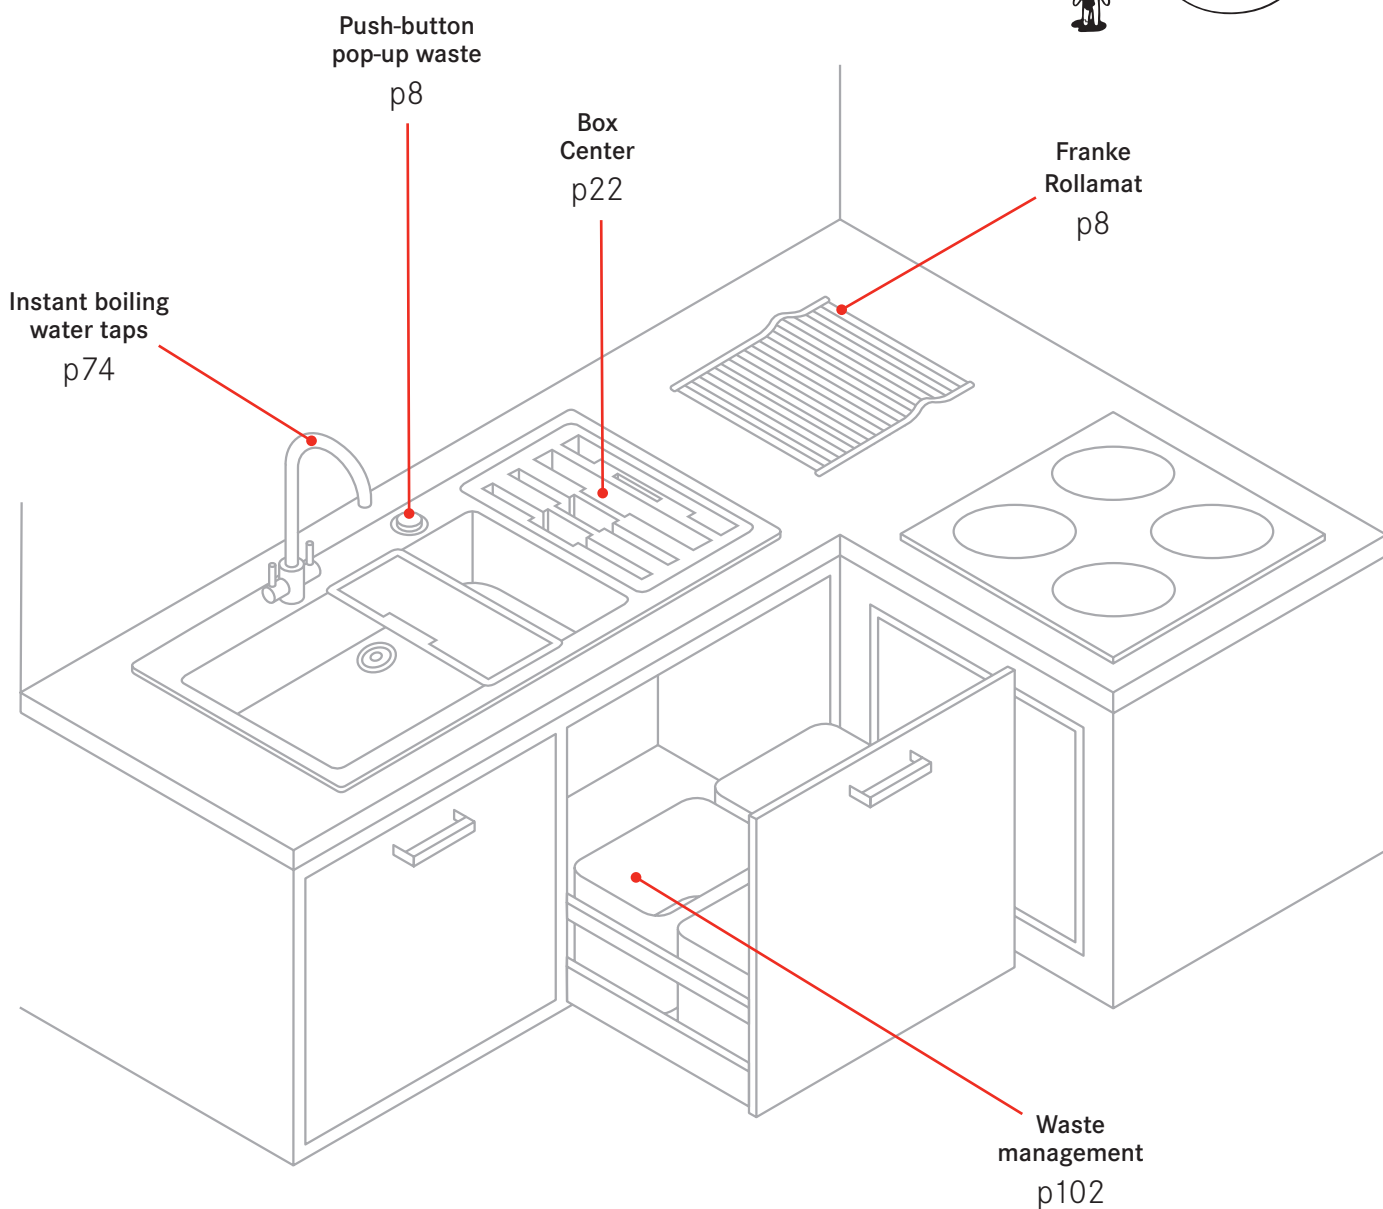

INNOVATION IS IN OUR DNA

We continue to be passionate innovators and our aim is to constantly improve the look and usability of our designs. Staying at the forefront of the industry is vitally important to us, so we have continually enhanced manufacturing techniques and made pioneering use of new materials to explore exciting new design possibilities. This means our range is always evolving to include the very highest levels of form and function.